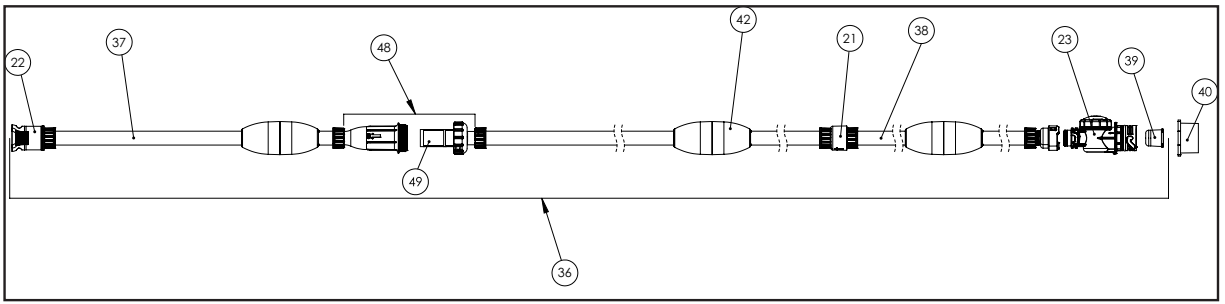

PENTAIR RACER® PRESSURE SIDE CLEANER

CLEANER REPLACEMENT PARTS

360269