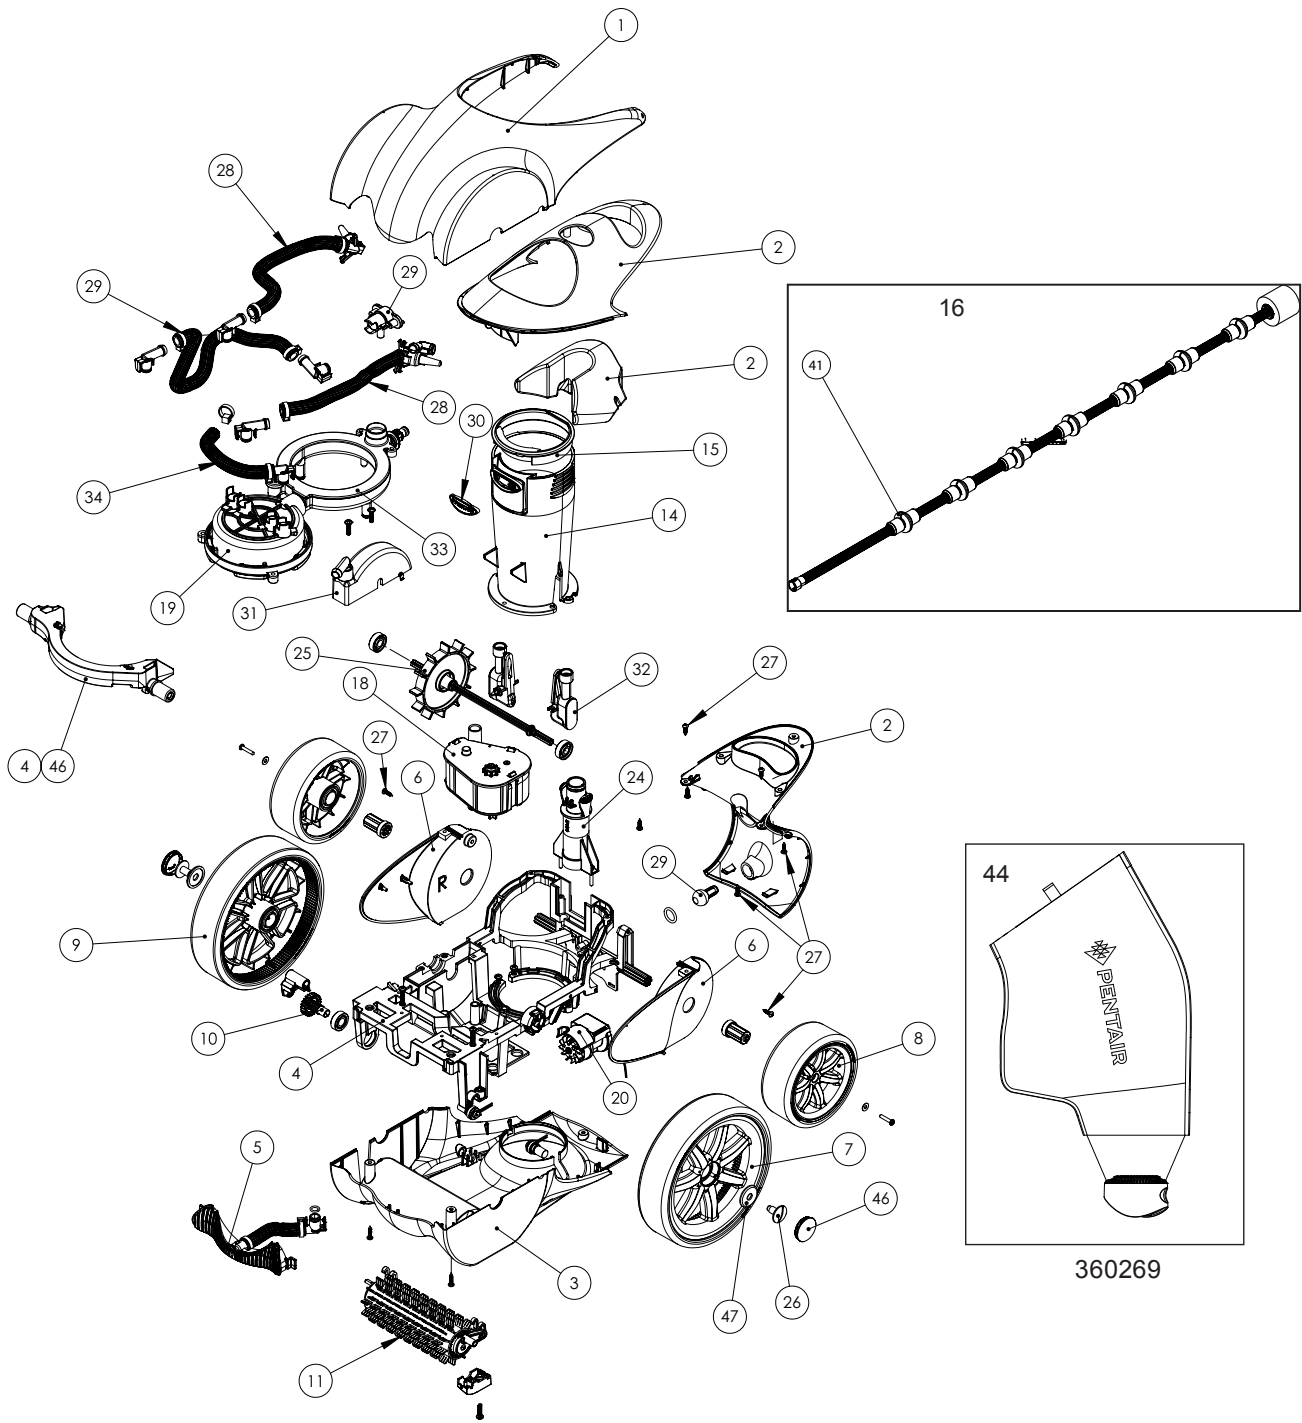

PENTAIR RACER® PRESSURE SIDE CLEANER

CLEANER REPLACEMENT PARTS

360269

PENTAIR RACER® PRESSURE SIDE CLEANER (CONT'D)

CLEANER REPLACEMENT PARTS

Item	Part No.	Description
RACER REPLACEMENT PARTS		
1	360229	Top Front Cover Kit
2	360230	Rear Cover Kit
3	360231	Bottom Cover Kit
4	360391	Chassis Kit w/Tie Bar
5	360233	Front Grill Kit
6	360234	Side Covers Kit
7	360235	Large Wheel Kit
8	360236	Small Wheel Kit
9	360237	Large Tires Kit
10	360238	Scrubber Gear Kit
11	360239	Scrubber Kit
12*	360240	Debris Bag Kit (w/o collar), hook and loop fastener
13*	360241	Debris Bag Collar Kit
14	360242	Vacuum Tube Kit
15	360243	Debris Valve Kit
16	360244	Sweep Hose Kit
17	360245	Sweep Hose Scrubber Kit
18	360246	Gear Box Kit
19	360247	Timer Valve Kit
20	360248	LED Kit
21	360249	Feedline Swivel Kit (incl. (swivel -1) (Mender Nut - 2)
22	360250	Feedline Quick Connector to cleaner Kit (mender nut, swivel and connector)
23	360251	Feedline Wall Connector Kit (wall fitting w/2 O-rings)
24	360252	Feed Mast Kit (feed tube, oring & 2 screws)
25	360253	Drive Shaft Kit (drive shaft & 2 bearings)
26	LLC55PMB	Wheel Screw Kit
27	360255	Screw Kit (11 1/2", 4 5/8", 9 machine & 2 1")
28	360256	Turn Jet Hose Kit (R & L hose assembly)
29	360257	Rear Thrust Jet Hose Kit (thrust jet assembly & 2 5/8" screws)
30	360258	Rubber Button Kit (rubber button)
31	360414	Turbine Kit
32	360260	Venturi manifold Kit
33	360261	Water Management Kit
34	360262	Turbine Hose Kit

INCLUDED IN RACER TUNE-UP KIT

35	360263	Kit Includes: Bag (1), Driveshaft (1), Wheel Bearings (4), Driveshaft Bearings (2), Scrubber Bearing (1), Large Tires (2), Scrubber (1), Small Wheel (2), Needle Bearing (2), Wheel Screws (2), 1/2" Screws (2), Hubcaps (2)
----	--------	---------------------------------------------------------------------------------------------------------------------------------------------------------------------------------------------------------------------------------