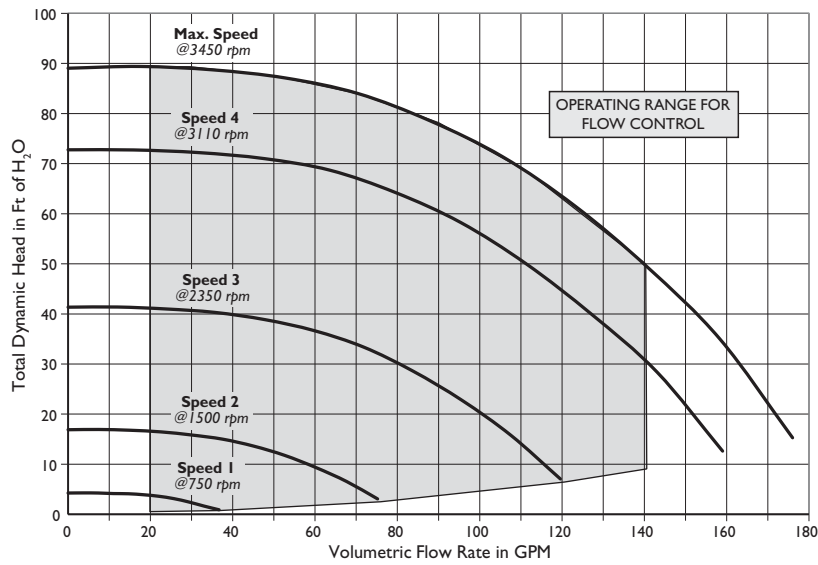

PERFORMANCE CURVE

Simply Smarter.

The IntelliPro VSF Variable Speed and Flow Pump has earned the Eco Select® brand distinction as one of the greenest and most efficient choices from Pentair.

TRADEGRADE

The TradeGrade family of products is exclusively made for and sold by the world's most demanding pool professionals.

400 Regency Forest Dr | Cary, NC 27518 | United States | 800.831.7133 | pentair.com

All indicated Pentair trademarks and logos are property of Pentair. Third party registered and unregistered trademarks and logos are the property of their respective owners.

P1-632 07/2021 © 2021 Pentair. All Rights Reserved.