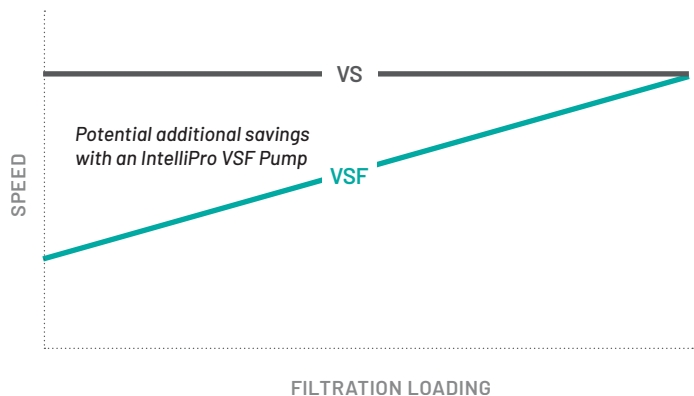

Part number (013004)
WEF 6.6 THP 3.95

POTENTIAL SAVINGS WITH AN INTELLIPRO VSF VARIABLE SPEED AND FLOW PUMP

Estimated pump savings per year*	Energy cost per kilowatt hour (kWh)	Estimated pump savings after five years
up to \$1,500	\$0.16	up to \$7,500
up to \$1,800	\$0.20	up to \$9,000
up to \$2,700	\$0.30	up to \$13,500

ALL AROUND THE POOL, CONSISTENCY PAYS.

ADJUSTS TO YOUR POOL'S UNIQUE NEEDS

Every pool design is different, and conditions change, such as when filters accumulate debris over time. Other variable speed pumps require guesswork to set, and they don't adjust for flow changes. But, the IntelliPro® VSF Pump does and always delivers just the right flow.

SET IT AND FORGET IT

Just set the desired flow rate and the IntelliPro VSF Pump will adjust as needed to maintain it. It's that simple. There's no more guesswork. Kick back and enjoy your pool while the IntelliPro VSF Pump supplies the consistent set flow for peak equipment performance.

Variable Speed:

RPM set high to maintain minimum flow

Variable Speed and Flow:

Increases speed as needed to maintain preset flow

ALWAYS THE RIGHT FLOW FOR A BETTER POOL EXPERIENCE AND LOWER COSTS

PERFECTING FLOW