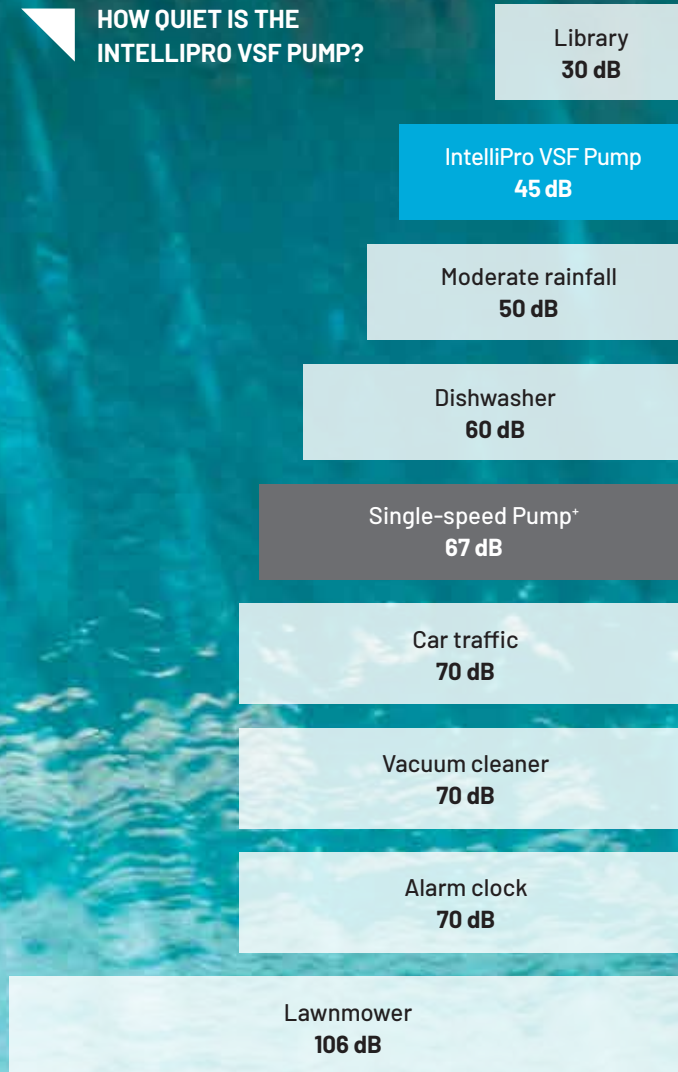

Variable Speed:

RPM set high to maintain minimum flow

Variable Speed and Flow:

Increases speed as needed to maintain preset flow

ALWAYS THE RIGHT FLOW FOR A BETTER POOL EXPERIENCE AND LOWER COSTS

PERFECTING FLOW

Rotatable keypad with optional wall mount kit (sold separately)

Top-mounted field wiring compartment is easier to access and connect

Eight programmable speed or flow settings and built-in timer

Menus are easier than ever to use

Totally enclosed fan-cooled design for quiet operation and long life

HOW QUIET IS THE INTELLIPRO VSF PUMP?

Decibels (dB)

*1.5-HP pool pump. Sources: American Speech-Language-Hearing Association and Occupational Safety and Health Administration.