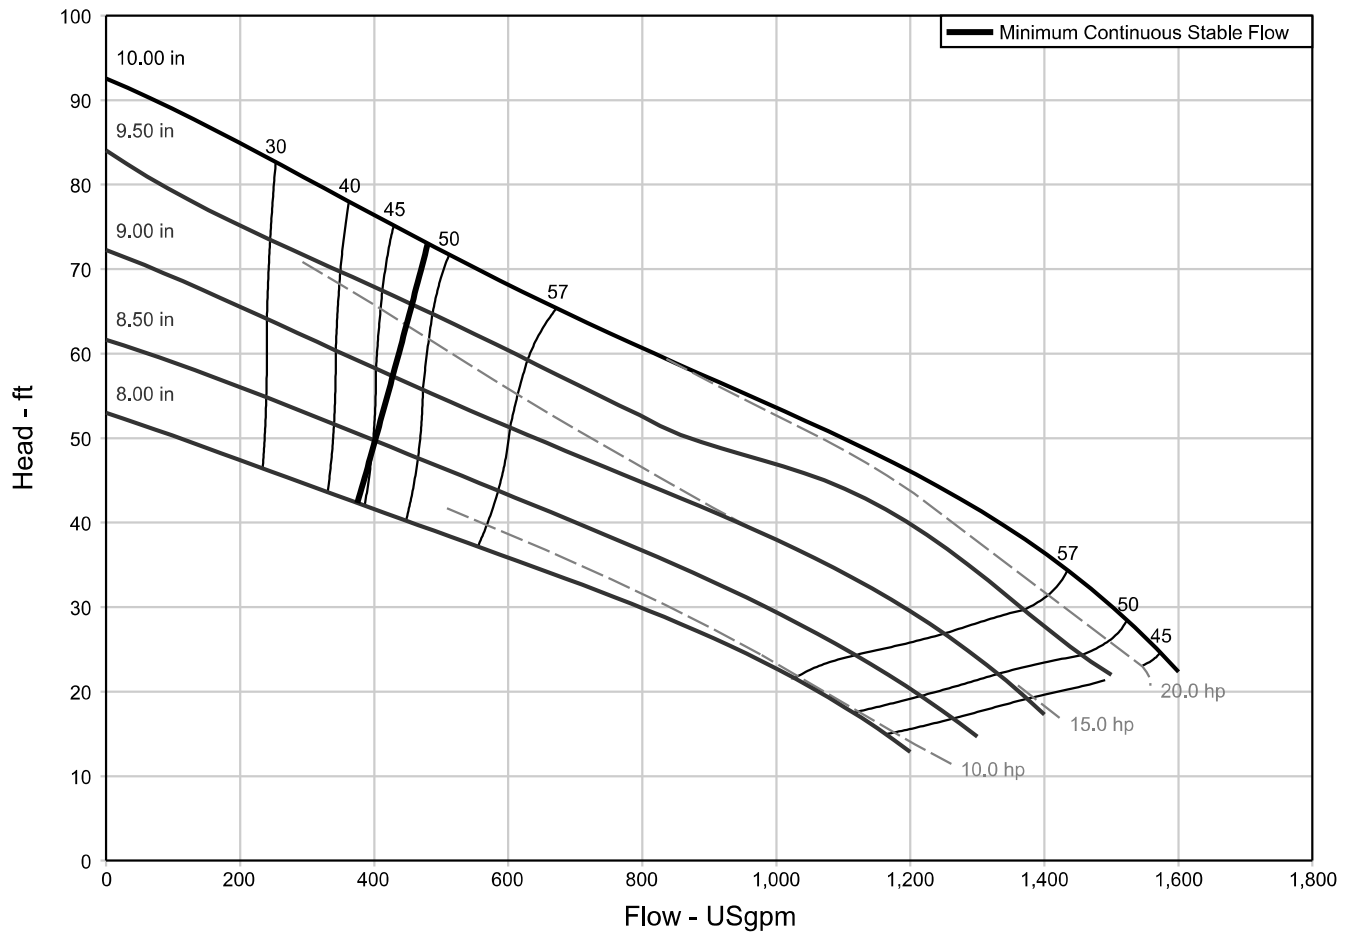

SUBMERSIBLE SOLIDS HANDLING PUMPS

6MC(X) SERIES, RPM: 1750, DISCHARGE: 6"

1101 Myers Parkway
Ashland, OH 44805
Ph: 855.274.8948
Fx: 800.426.9446

490 Pinebush Rd., Unit 4
Cambridge, Ontario N1T 0A5, Canada
Ph: 800.363.7867
Fx: 888.606.5484