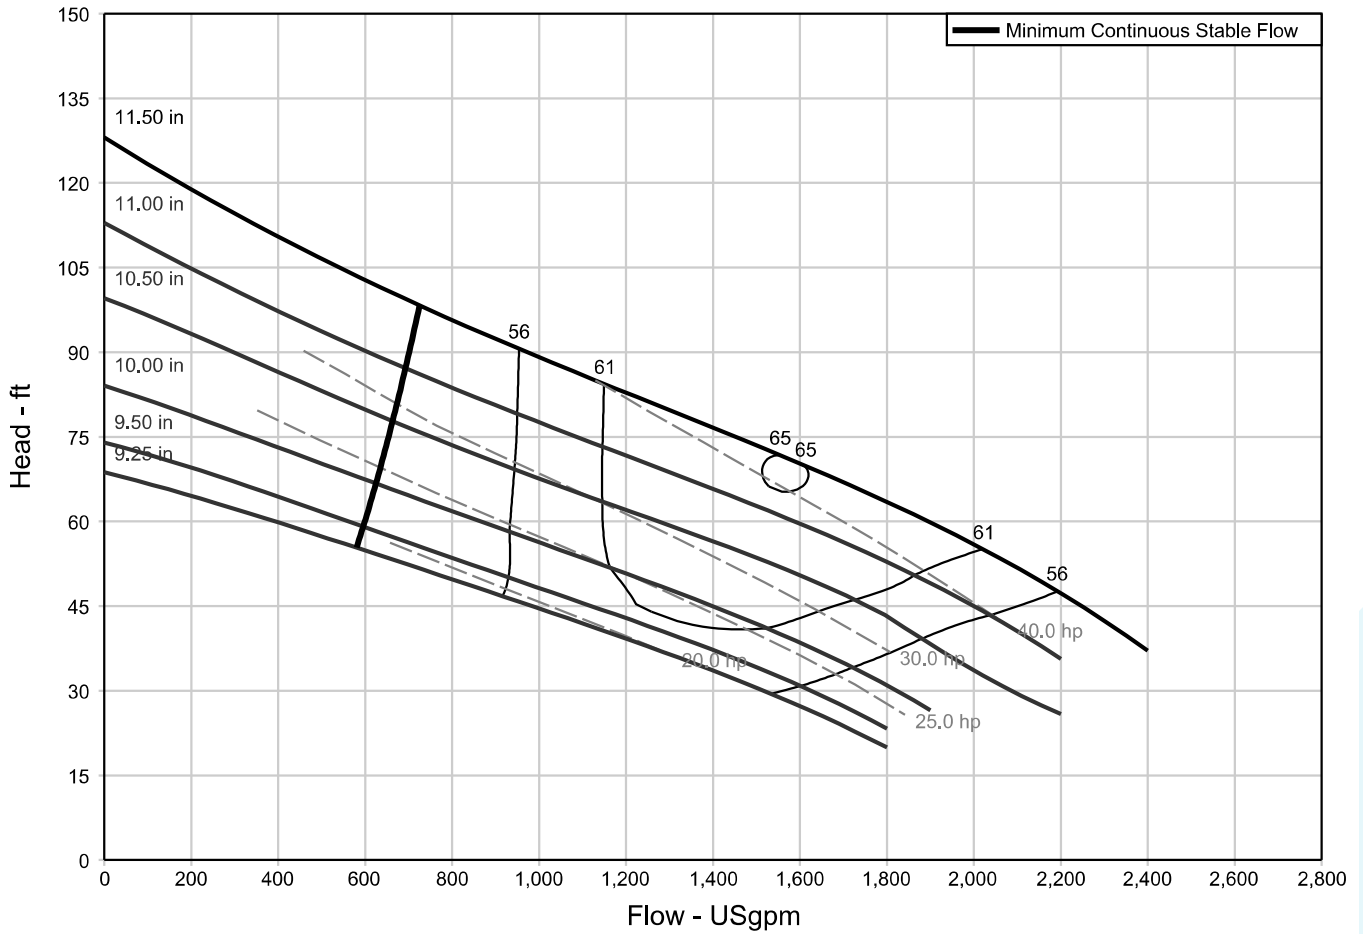

SUBMERSIBLE SOLIDS HANDLING PUMPS

6MD(X) SERIES, RPM: 1750, DISCHARGE: 6"

1101 Myers Parkway
Ashland, OH 44805
Ph: 855.274.8948
Fx: 800.426.9446

490 Pinebush Rd., Unit 4
Cambridge, Ontario N1T 0A5, Canada
Ph: 800.363.7867
Fx: 888.606.5484